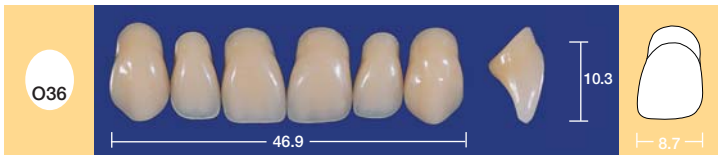

Lower Anterior Teeth

O OVAL

LOWER