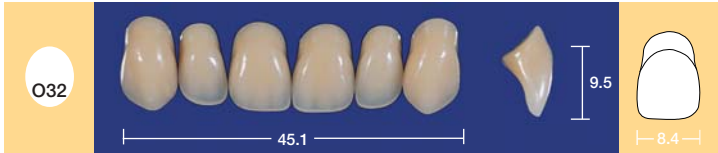

Lower Anterior Teeth

O OVAL

LOWER