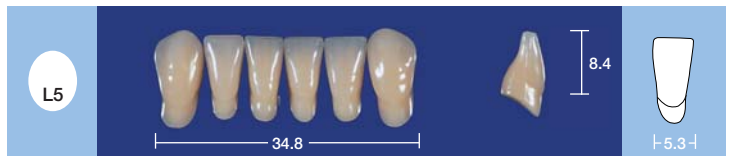

Lower Anterior Teeth

O OVAL

LOWER